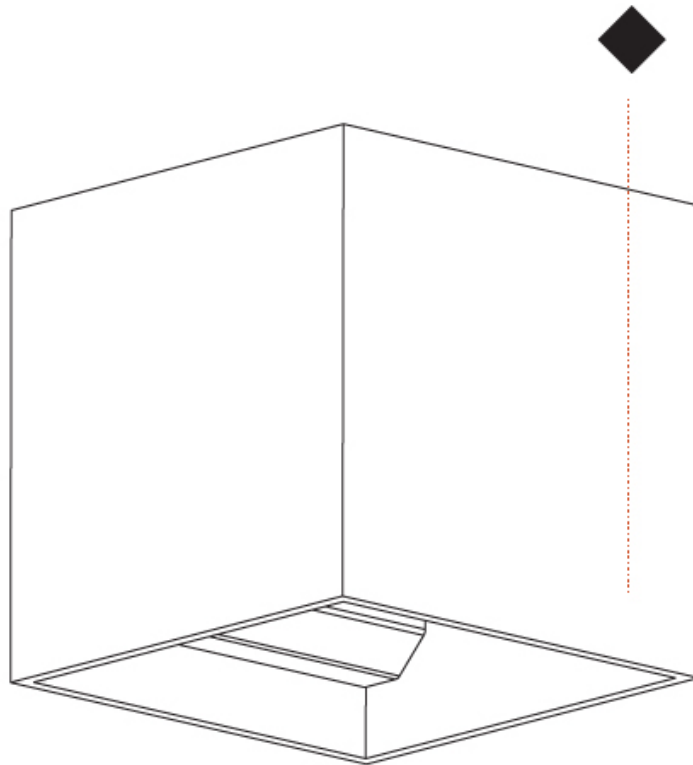

DICE SURFACE

A33255-

PROJECT _____

TYPE _____

SPECIFIER _____

QUANTITY _____

DATE _____